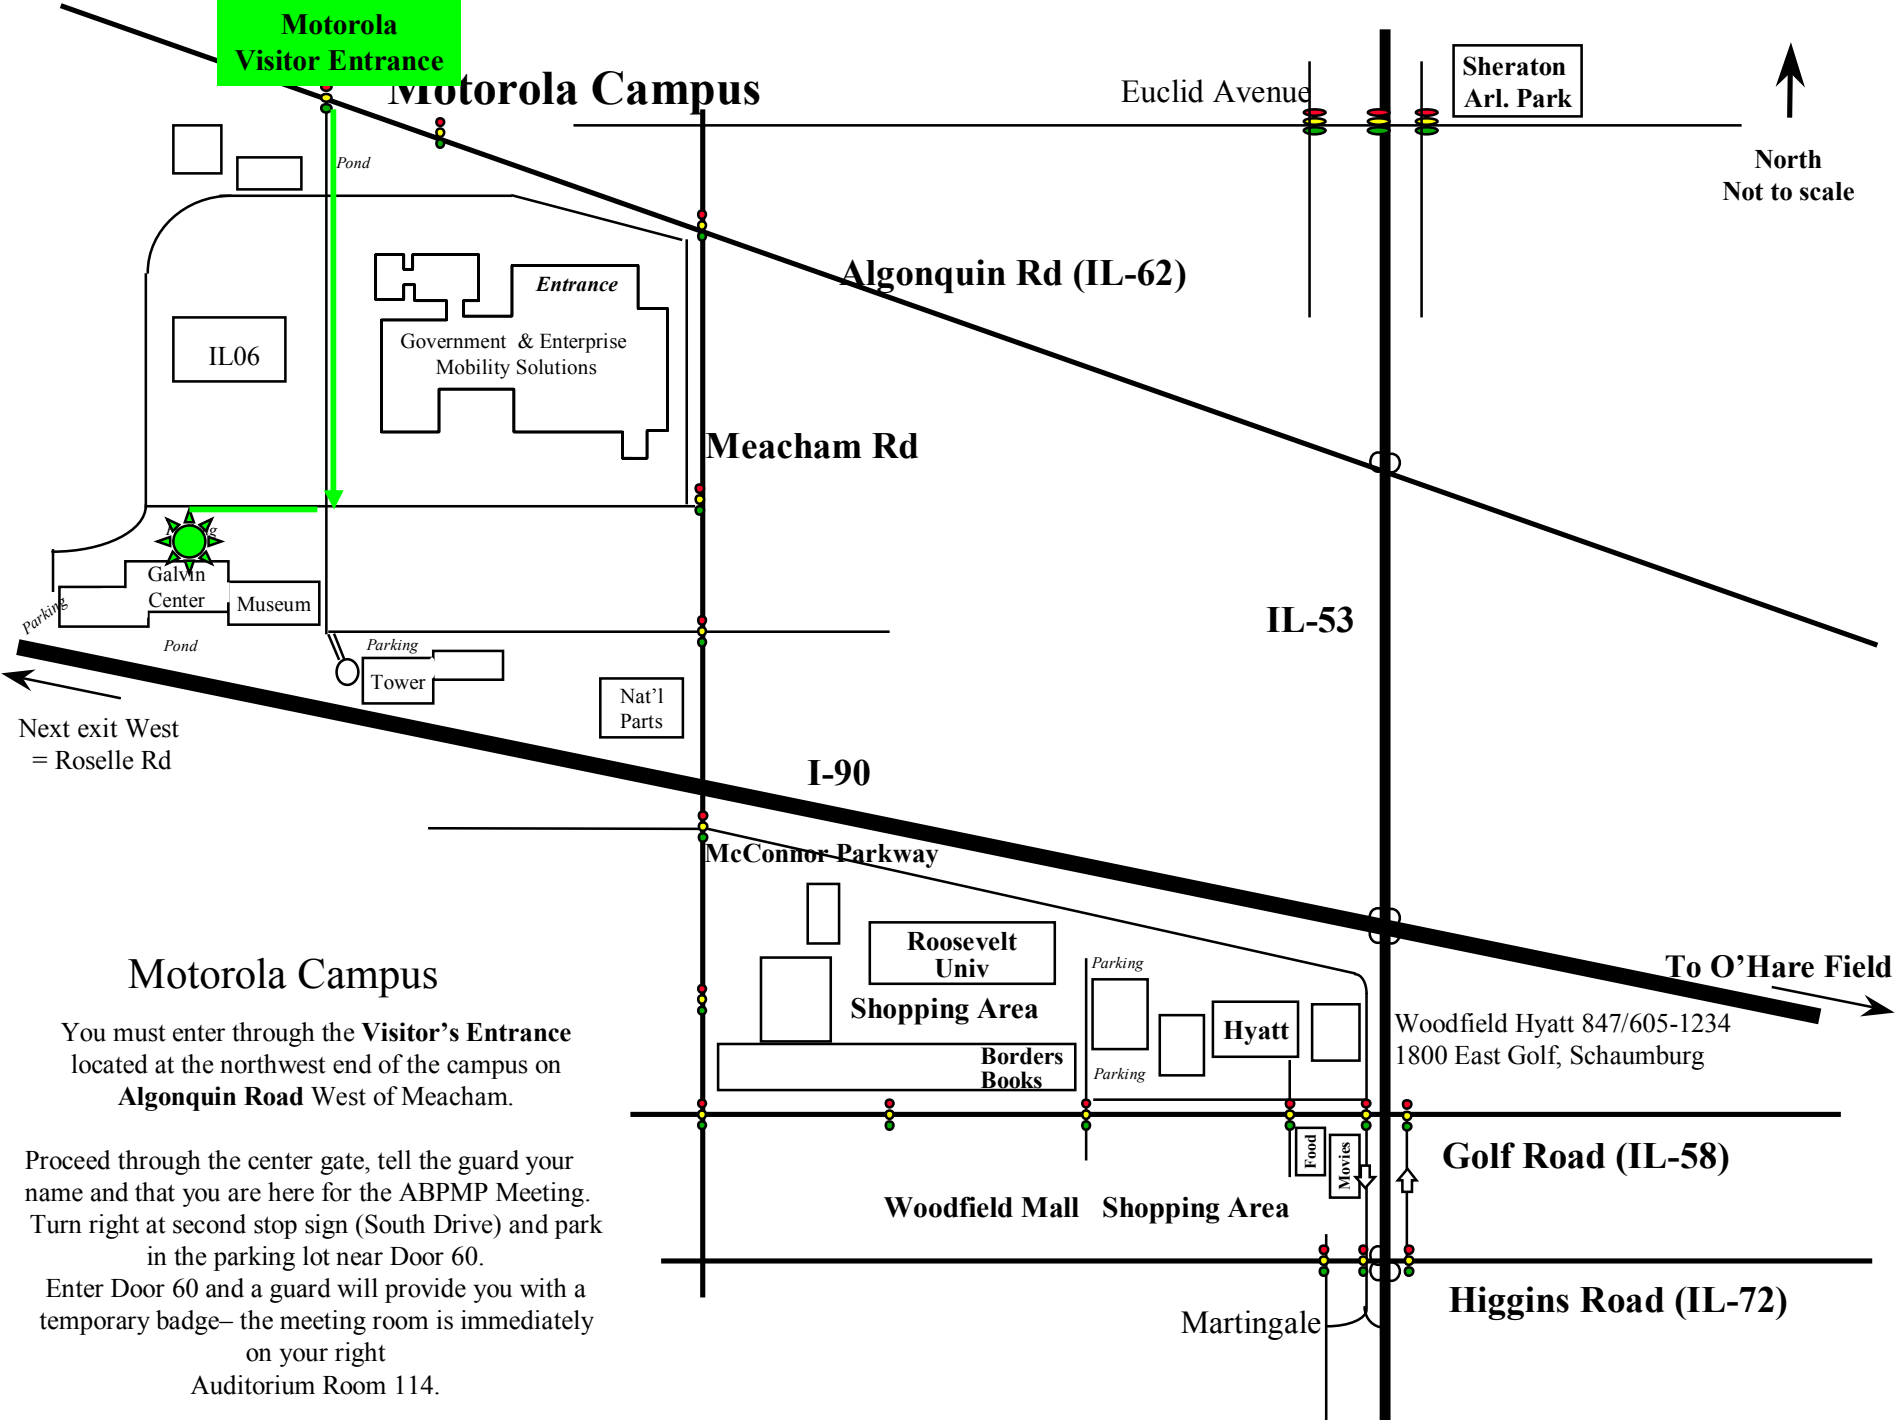

Chicago's Northwest Suburbs

From O'Hare Airport: Take I-90 West towards Rockford. After the toll booth plaza, stay to your right. Exit I-90 on to the 53-North Rolling Meadows/Schaumburg exit. Stay in the right lane. Exit immediately at the Algonquin Road exit. At the end of the exit ramp, go west (right turn). Stay on Algonquin Road past Meacham Road, enter at gate "A" on to the Motorola campus.

**Motorola
Visitor Entrance**

Motorola Campus

Euclid Avenue

Sheraton
Arl. Park

North
Not to scale

Algonquin Rd (IL-62)

Meacham Rd

IL-53

I-90

McConnor Parkway

To O'Hare Field

Motorola Campus

You must enter through the **Visitor's Entrance** located at the northwest end of the campus on **Algonquin Road** West of Meacham.

Proceed through the center gate, tell the guard your name and that you are here for the ABPMP Meeting. Turn right at second stop sign (South Drive) and park in the parking lot near Door 60.

Food

Movies

Motorola Schaumburg Campus

You must enter through the **Visitor's Entrance** located at the northwest end of the campus on **Algonquin Road** West of Meacham. Proceed through the center gate, tell the guard your name and that you are here for the ABPMP Meeting.