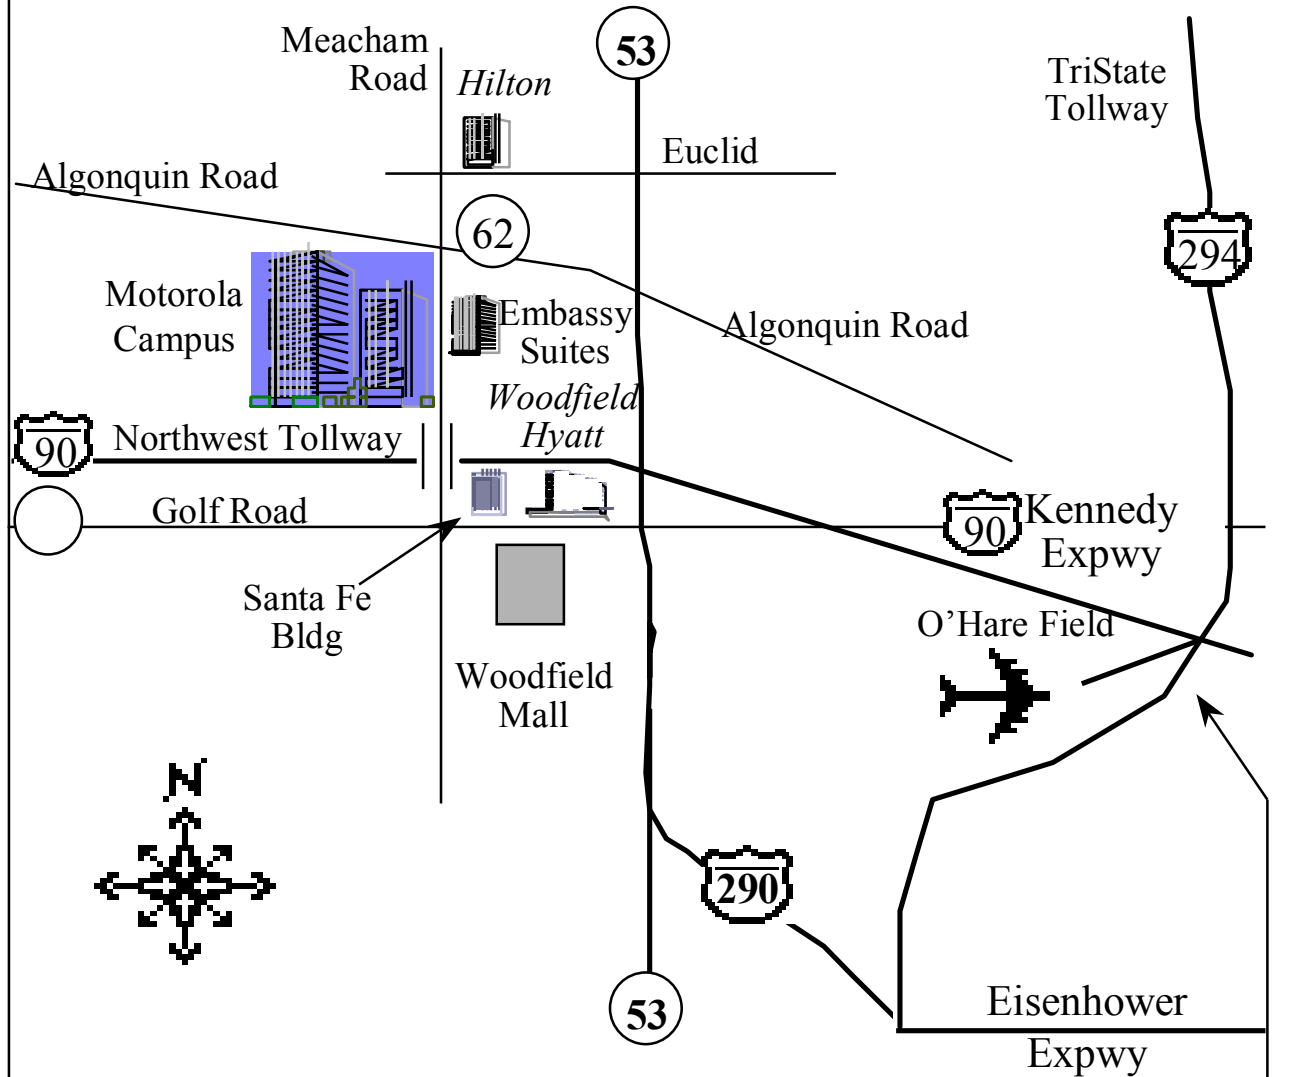

Chicago's Northwest Suburbs

From O'Hare Airport: Take I-90 West towards Rockford. After the toll booth plaza, stay to your right. Exit I-90 on to the 53-North Rolling Meadows/Schaumburg exit. Stay in the right lane. Exit immediately at the Algonquin Road exit. At the end of the exit ramp, go west (right turn). Stay on Algonquin Road past Meacham Road, enter at gate "A" on to the Motorola campus.

**Motorola
Visitor Entrance**

Motorola Campus

Euclid Avenue

Sheraton
Arl. Park

North
Not to scale

Algonquin Rd (IL-62)

Meacham Rd

IL-53

I-90

McConnor Parkway

To O'Hare Field

Motorola Campus

You must enter through the **Visitor's Entrance** located at the northwest end of the campus on **Algonquin Road** West of Meacham.

Proceed through the center gate, tell the guard your name and that you are here for the ABPMP Meeting. Turn right at second stop sign (South Drive) and park in the parking lot near Door 60.

Food

Movies

Motorola Schaumburg Campus

You must enter through the **Visitor's Entrance** located at the northwest end of the campus on **Algonquin Road** West of Meacham. Proceed through the center gate, tell the guard your name and that you are here for the ABPMP Meeting.